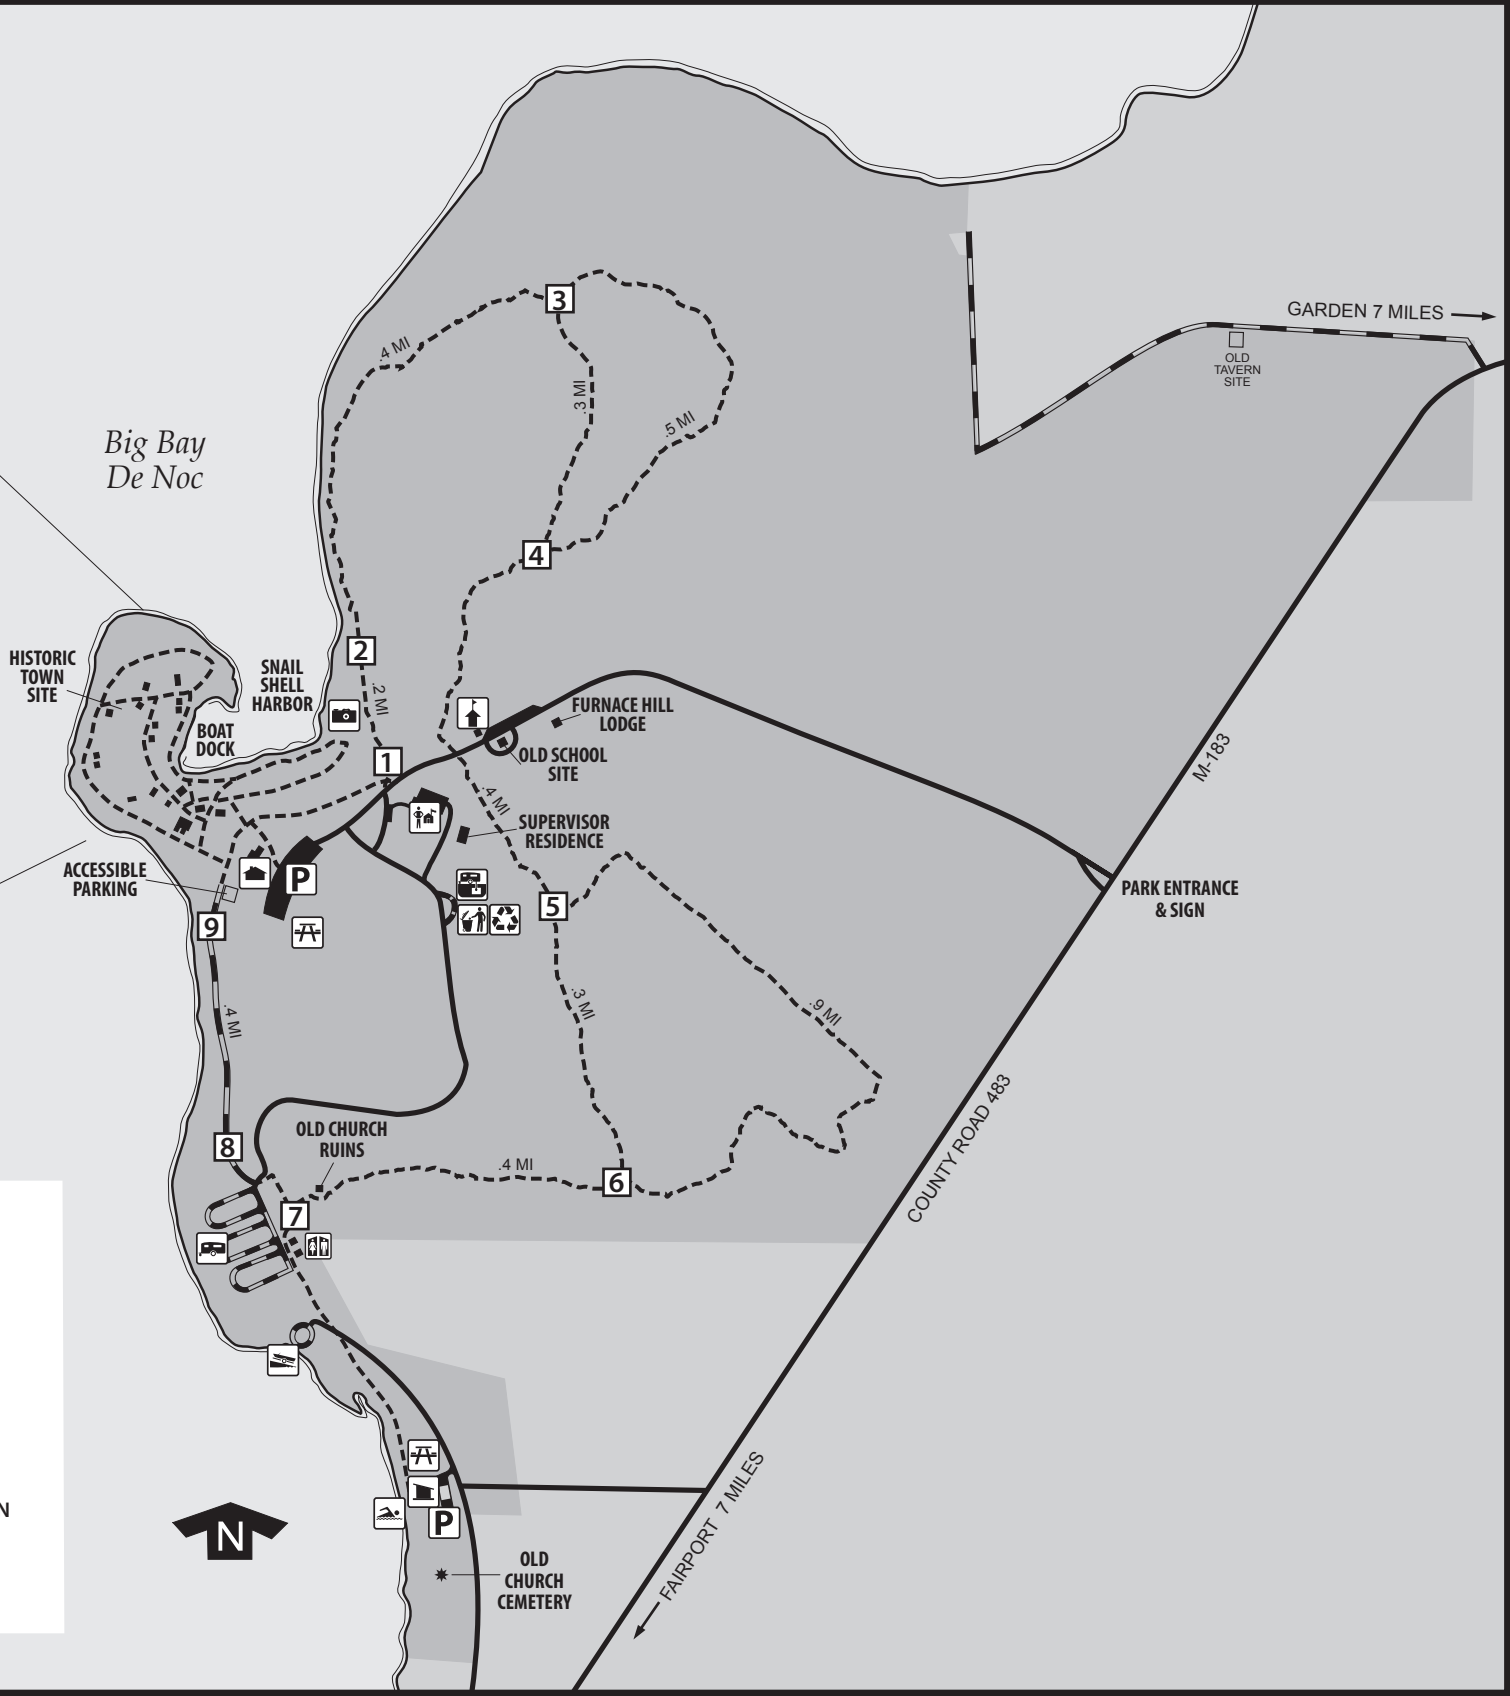

Fayette Historic State Park

LEGEND

- | | | | |
|--|-------------------------------|--|--------------------|
| | PAVED ROAD | | PARKING |
| | GRAVEL ROAD | | PICNIC AREA |
| | FOOT, BICYCLE & X-C SKI TRAIL | | BEACH |
| | PARK HEADQUARTERS | | BOAT LAUNCH |
| | CONTACT STATION | | SCENIC OVERLOOK |
| | VISITOR CENTER | | SANITATION STATION |
| | MODERN CAMPGROUND | | TRASH |
| | RESTROOMS/SHOWERS | | RECYCLING |
| | VAULT TOILETS | | |