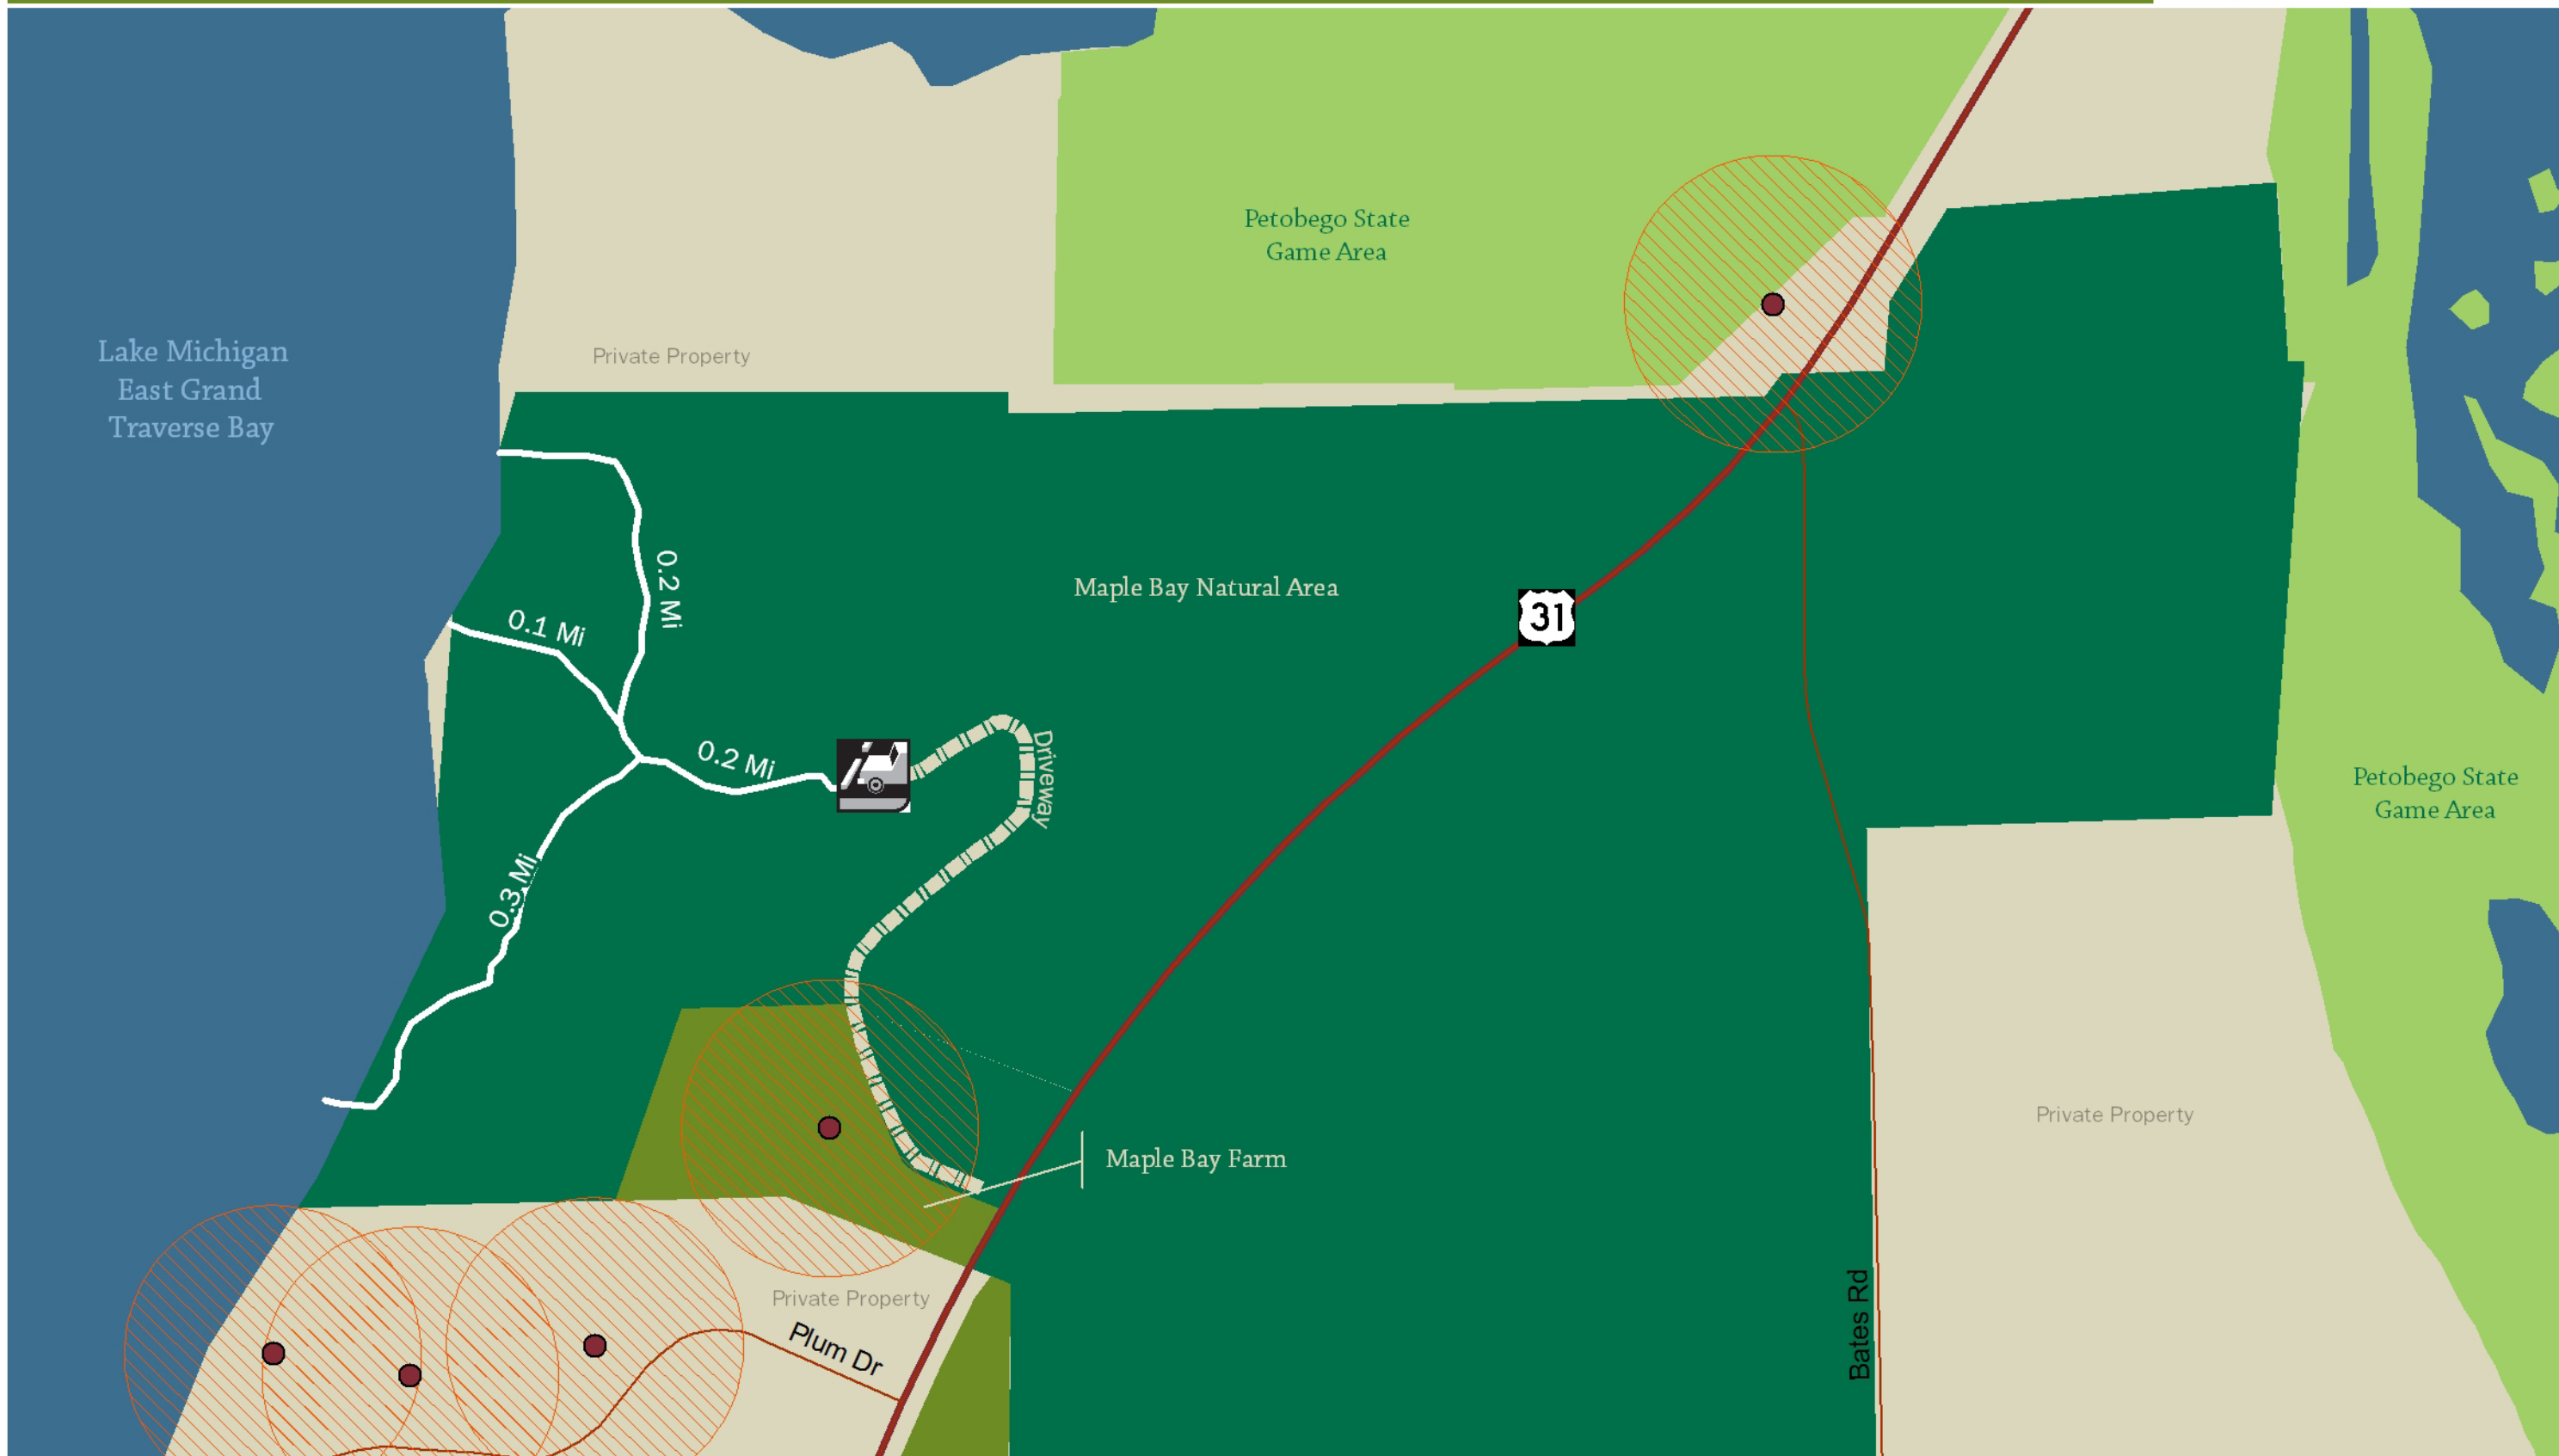

MAPLE BAY NATURAL AREA, GRAND TRAVERSE COUNTY

HUNTING SAFETY ZONES

Natural Area protected in partnership with the Michigan Natural Resources Trust Fund and the Grand Traverse Regional Land Conservancy

www.grandtraverse.org/parks

LEGEND

-  Parking/Trail Head
-  GTRLC Nature Preserve, Active Farm
-  Occupied Dwelling Safety Zone*
-  Hiking Trail
-  Maple Bay Natural Area
-  Petobego State Game Area

*Safety Zones Around Occupied Dwellings ~ Per MDNR:
 "Safety zones are all areas within 150 yards (450 feet) of an occupied building, house, cabin, or any barn or other building used in a farm operation. No person, including archery and crossbow hunters, may hunt or discharge a firearm, crossbow or bow in a safety zone, or shoot at any wild animal or wild bird within a safety zone, without the written permission of the owner or occupant of such safety zone. "