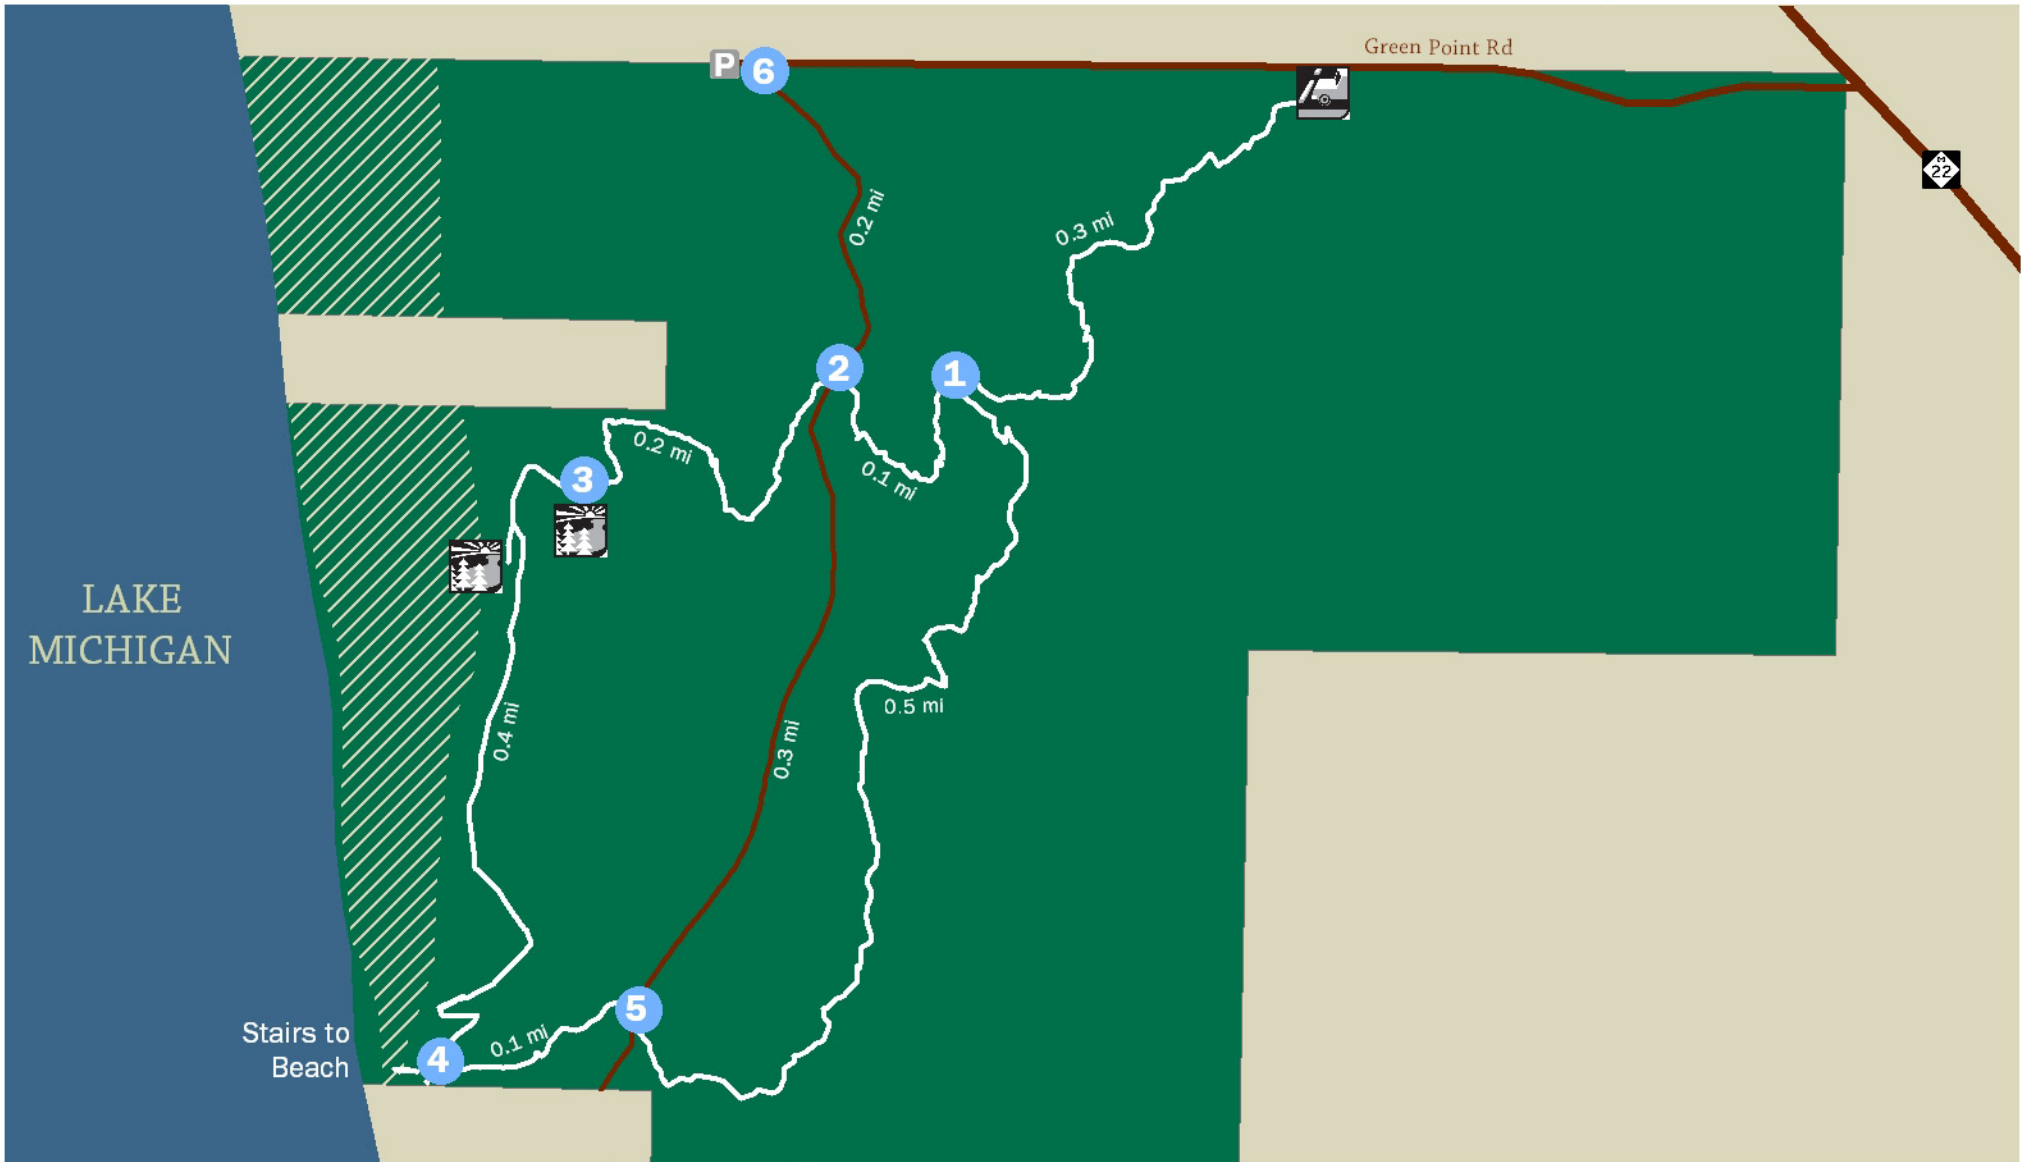

GREEN POINT DUNES NATURE PRESERVE

Protecting significant natural, scenic and farm lands, and advancing stewardship, now and for future generations

GTRLC.ORG

LEGEND

Private Drive	Steep Bluff	Trail Maps
Hiking Trail	Scenic Overlook	Informal Parking
Nature Preserve Area	Trailhead & Parking	

Miles

0 0.1