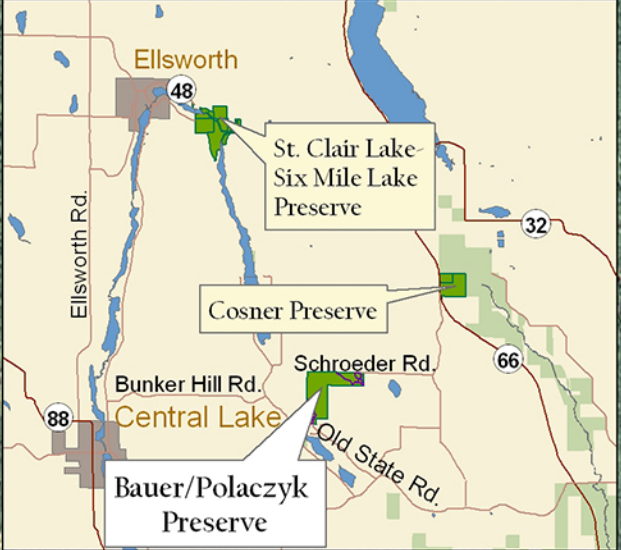

Arnold and Shirley Bauer Nature Preserve

Intermediate R.

Loop B

Loop A

YOU ARE HERE

Pamela L. Polaczyk Nature Preserve

Preserve Boundary

Parking Area / Trailhead

Observation Deck

Existing Trails

Lower Loop Trails = 1.2 mi. total

Loop A = 0.4 miles
 Loop B = 0.8 miles
 C to D = 0.13 miles

Upper Loop Trail = 1.3 mi. total