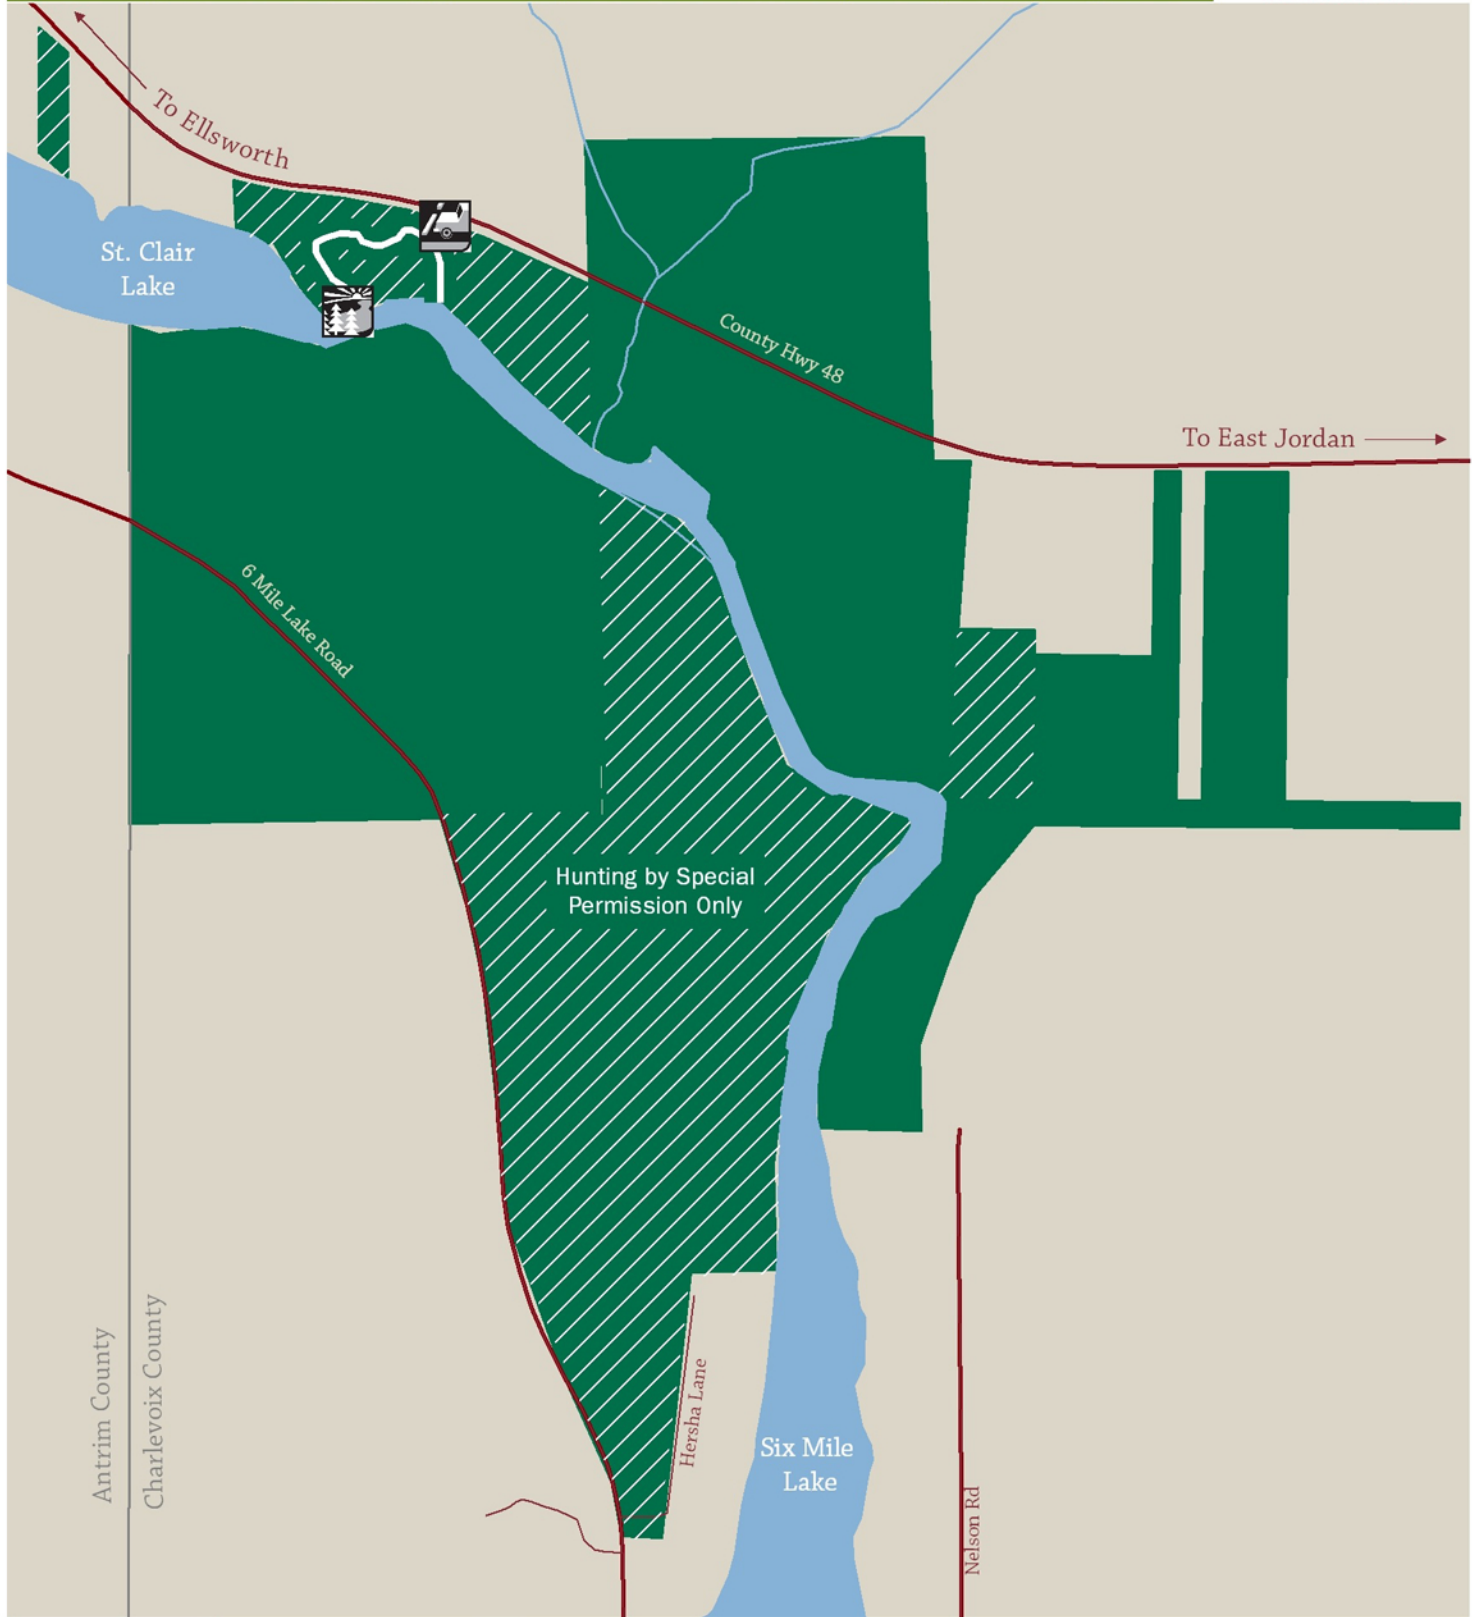

ST. CLAIR LAKE-SIX MILE LAKE NATURE PRESERVE

Preserve Owners
Grand Traverse Regional Land Conservancy
Little Traverse Conservancy

Grand Traverse Regional Land Conservancy: Protecting significant natural, scenic and farm lands, and advancing stewardship, now and for future generations

GTRLC.ORG

LEGEND

Trail

Preserve Boundary

Trailhead & Parking

Overlook

Hunting by Special Permission

0 0.1 Miles