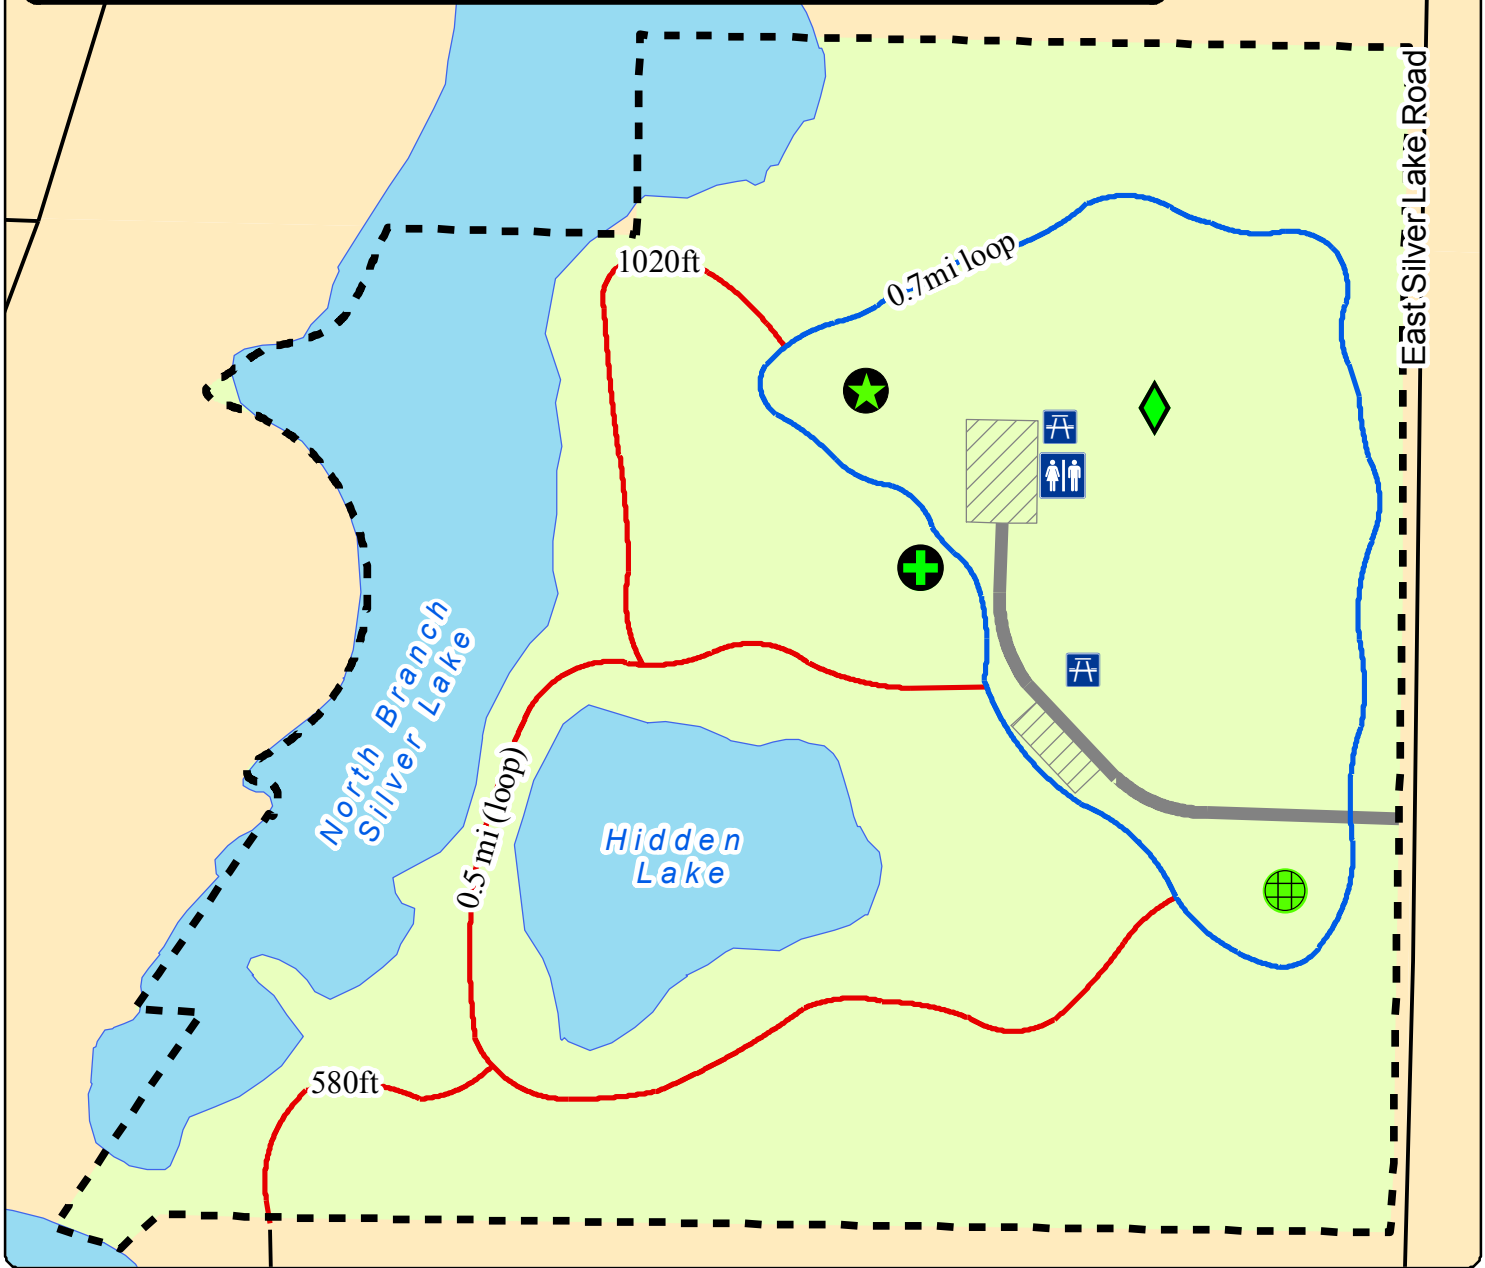

Legend

Restrooms

Playground

Paved Trail (0.7mi)

Pavillion

Sledding Hill

Unpaved Trails

Baseball Diamond

Tennis/Basketball Courts

Park Boundary

Driveway

Park Map

0 150 300 600 Feet

Silver Lake Park

Garfield Charter Township
 3848 Veterans Drive
 Traverse City, MI 49684
 Phone: 231.941.1620
 Fax: 231.941.1688
www.garfield-twp.com

Plot Date: July 2009

I:\Garfield\GIS\Printable Map Projects\Parks\SilverLake.mxd

NOT A LEGAL SURVEY