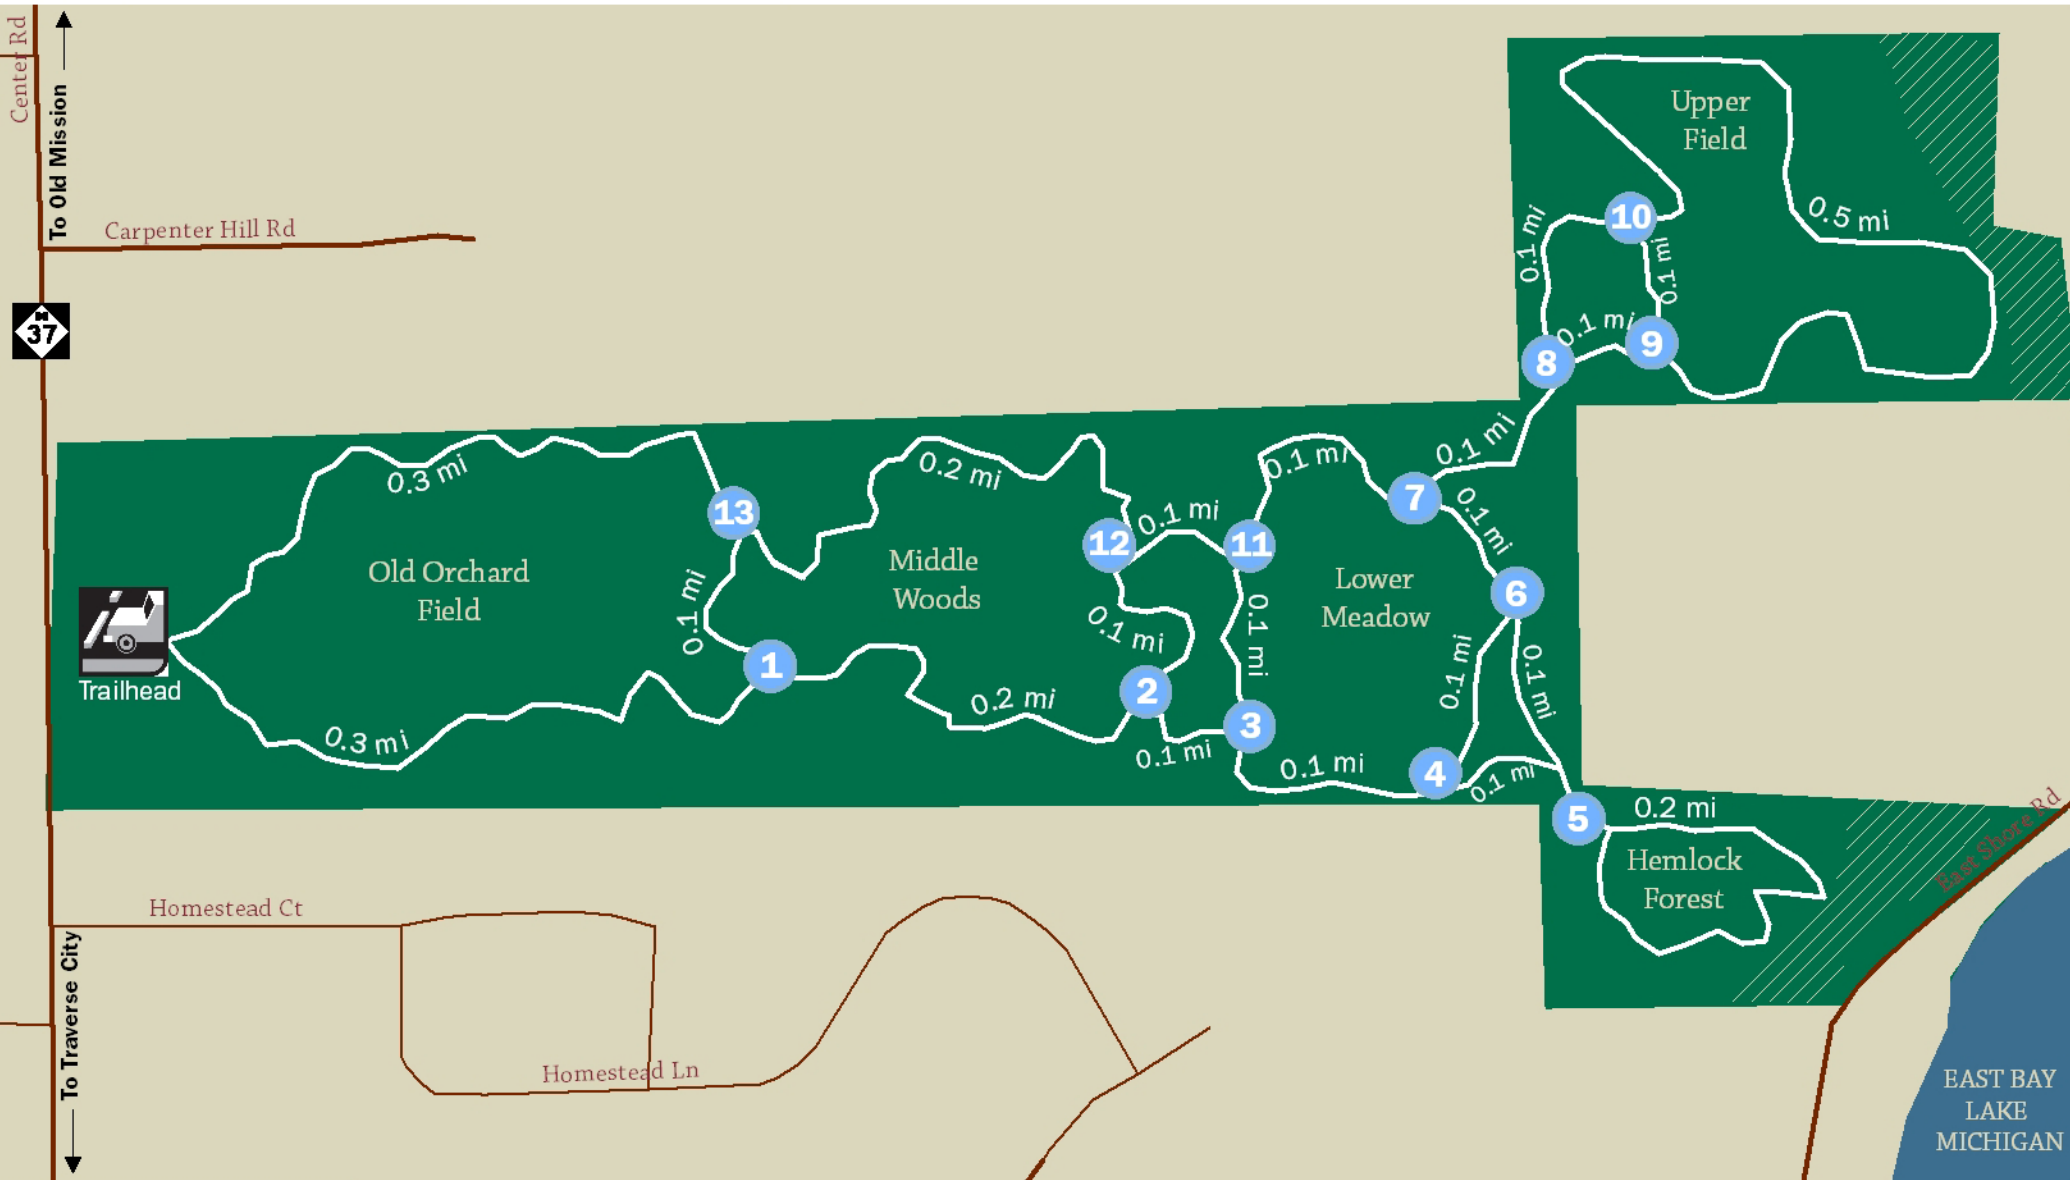

# PELIZZARI NATURAL AREA

Signs by the Grand Traverse Regional Land Conservancy: GTRLC.ORG

www.peninsulatownship.com

## LEGEND

Steep Bluff

Hiking Trail, 3.2 miles

Trailhead & Parking

Trail Maps

Pelizzari Natural Area, Peninsula Township

*\*All distances are approximate*