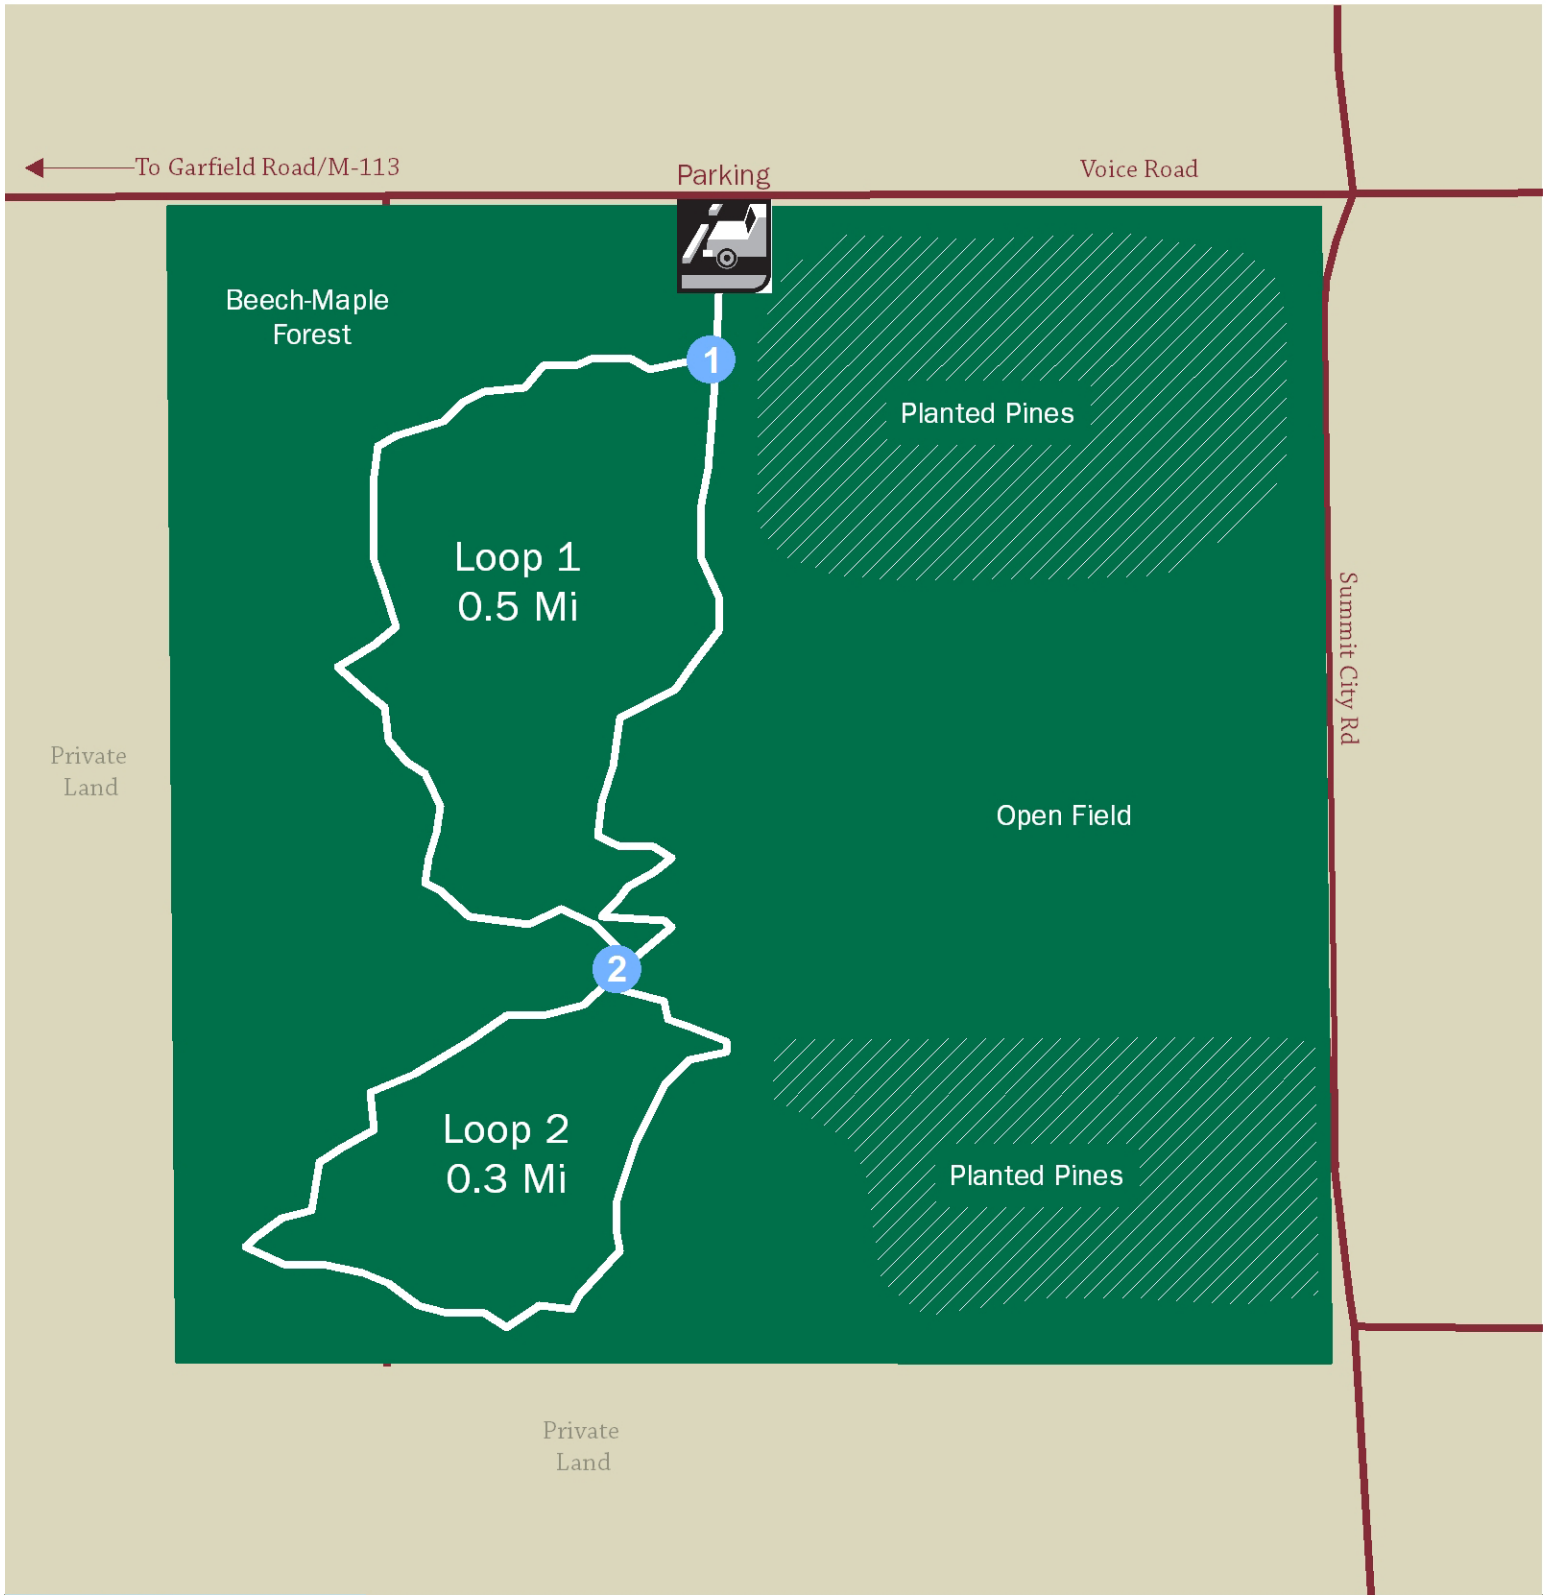

HALLADAY-BLACKHURST-CHOWNING NATURE PRESERVE

Protecting significant natural, scenic and farm lands, and advancing stewardship, now and for future generations

GTRLC.ORG

LEGEND

Trail

Parking Lot

Preserve Boundary

Trail Maps

0 120 240 Feet