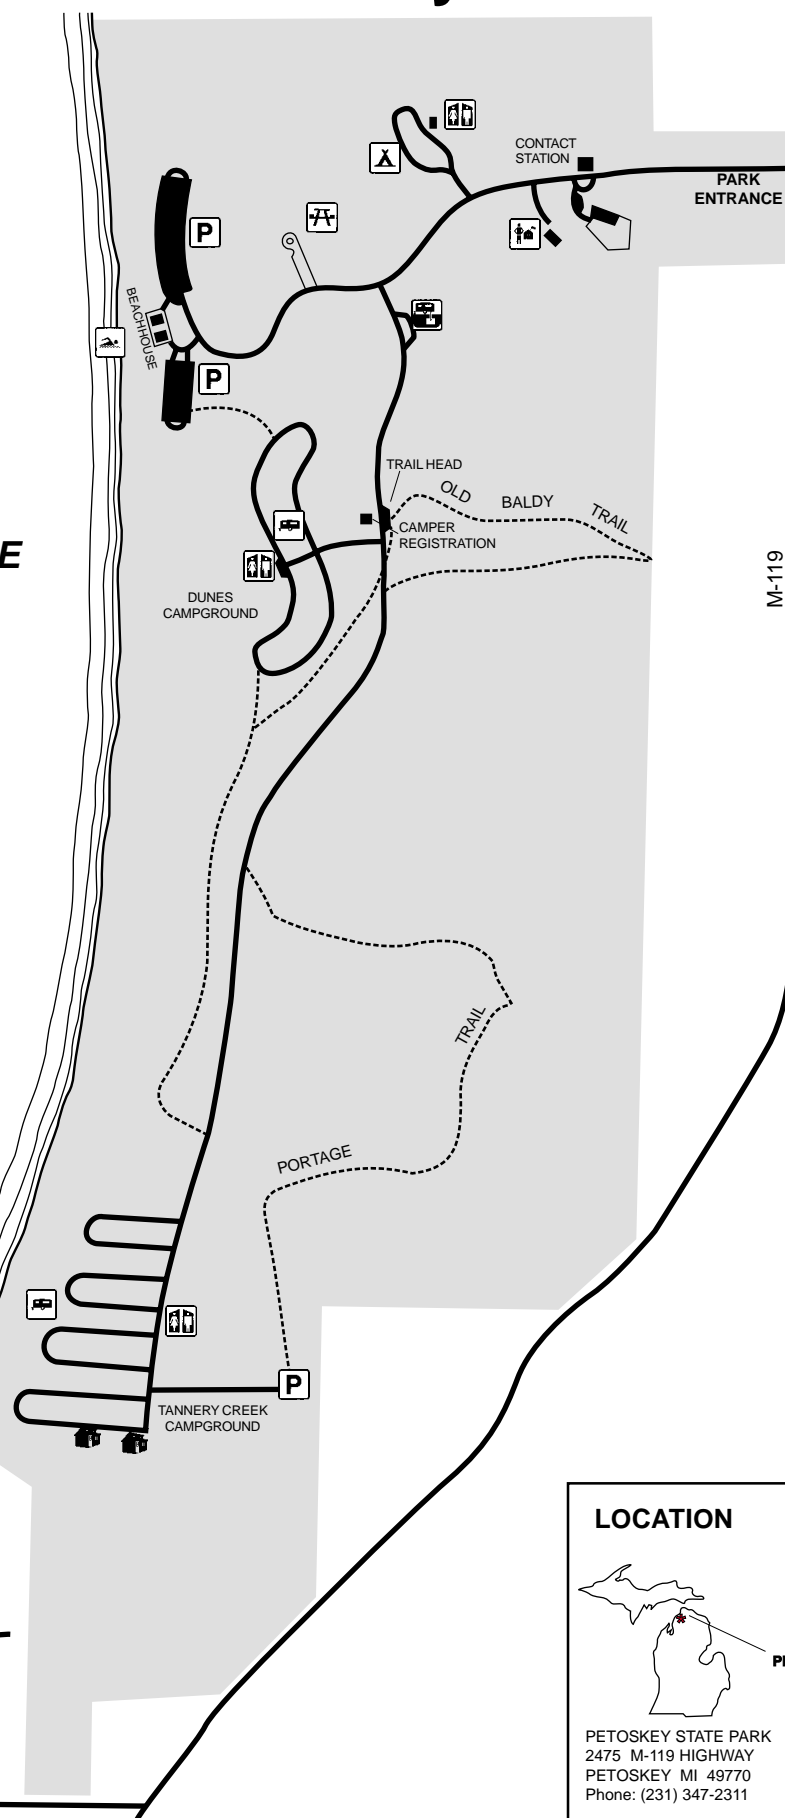

Petoskey State Park

LITTLE
TRAVERSE
BAY

LEGEND

- PAVED ROAD
- FOOT TRAIL
- STATE LAND
- HEADQUARTERS
- CAMPGROUND
- ORGANIZATION CAMPGROUND
- RESTROOMS
- PARKING
- BEACH
- PICNIC AREA
- SANITATION STATION
- MINI-CABIN

LOCATION

PETOSKEY STATE PARK
2475 M-119 HIGHWAY
PETOSKEY MI 49770
Phone: (231) 347-2311

VICINITY