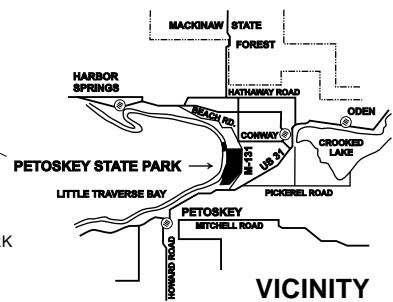

Petoskey State Park

LITTLE
TRAVERSE
BAY

LEGEND

- PAVED ROAD
- FOOT TRAIL
- STATE LAND
- HEADQUARTERS
- CAMPGROUND
- ORGANIZATION CAMPGROUND
- RESTROOMS
- PARKING
- BEACH
- PICNIC AREA
- SANITATION STATION
- MINI-CABIN

LOCATION

PETOSKEY STATE PARK
2475 M-119 HIGHWAY
PETOSKEY MI 49770
Phone: (231) 347-2311

VICINITY