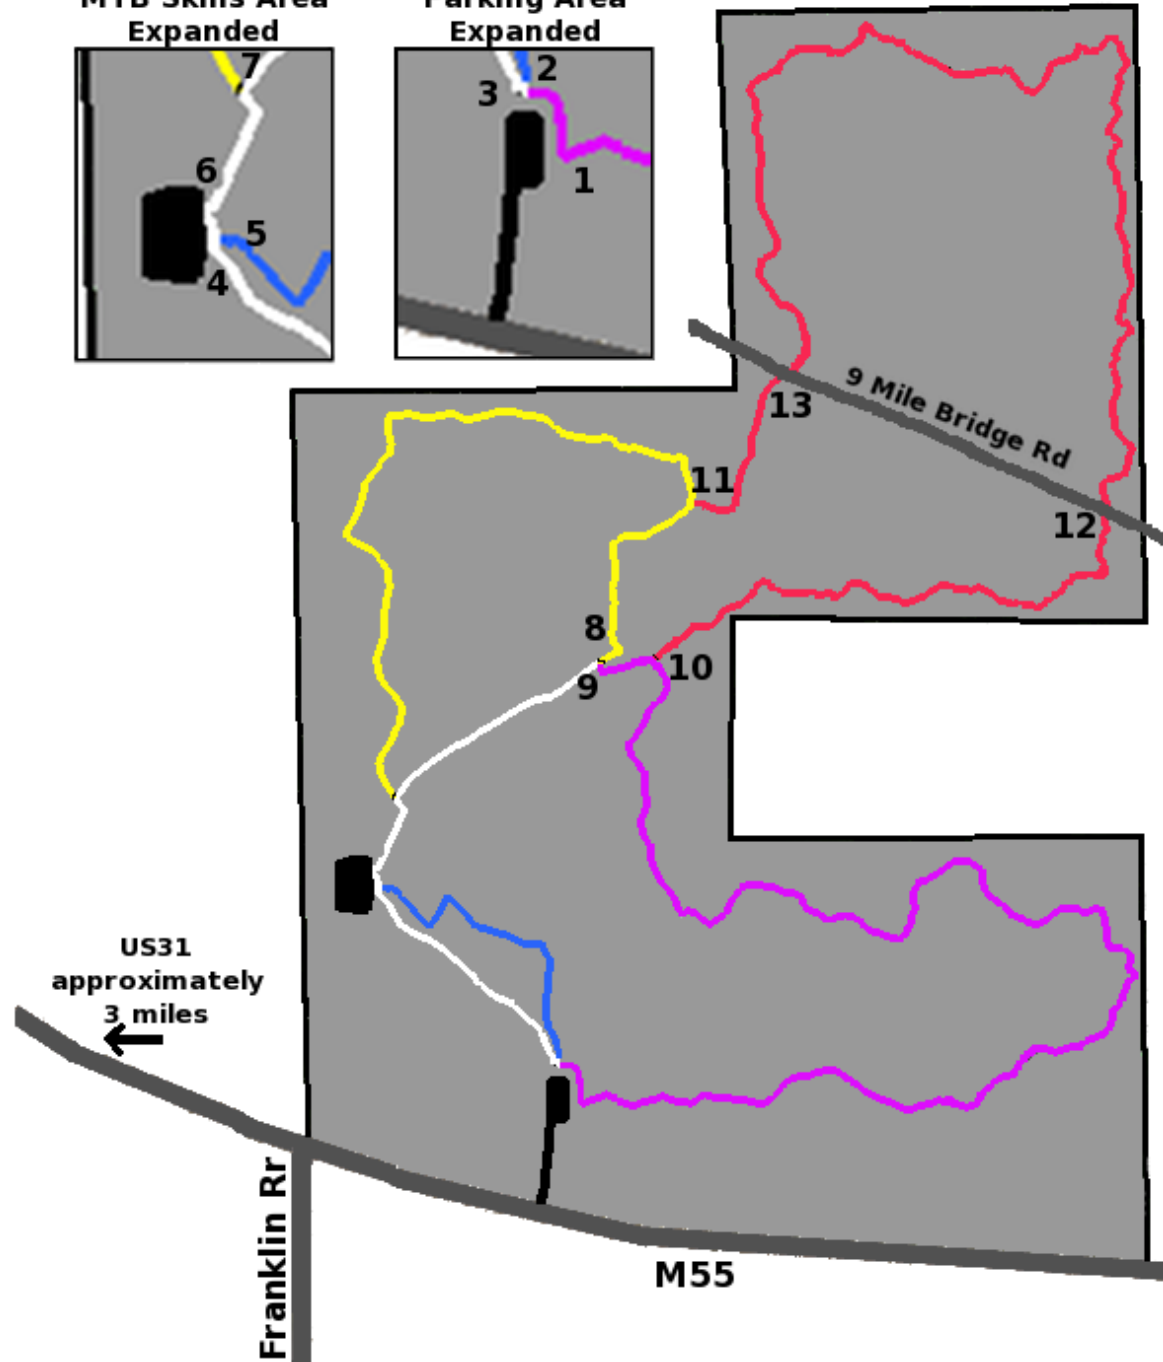

# City of Manistee Non-Motorized Trail Park

**MTB Skills Area Expanded**

**Parking Area Expanded**

Please no dogs, snowshoeing, hiking or snowmobiles on groomed ski trails

## Snowshoe Trail:

Blue Trail: 0.5 miles

Dog Friendly!

## Cross Country Ski Trails:

White Trail: 0.4 miles (0.6 K)

Yellow Trail: 0.8 miles (1.3 K)

Purple Trail: 1.2 miles (1.9 K)

Red Trail: 1.4 miles (2.3 K)

Building materials and support generously provided by:

ZELLER &  
JOHNSON  
CHIROPRACTIC