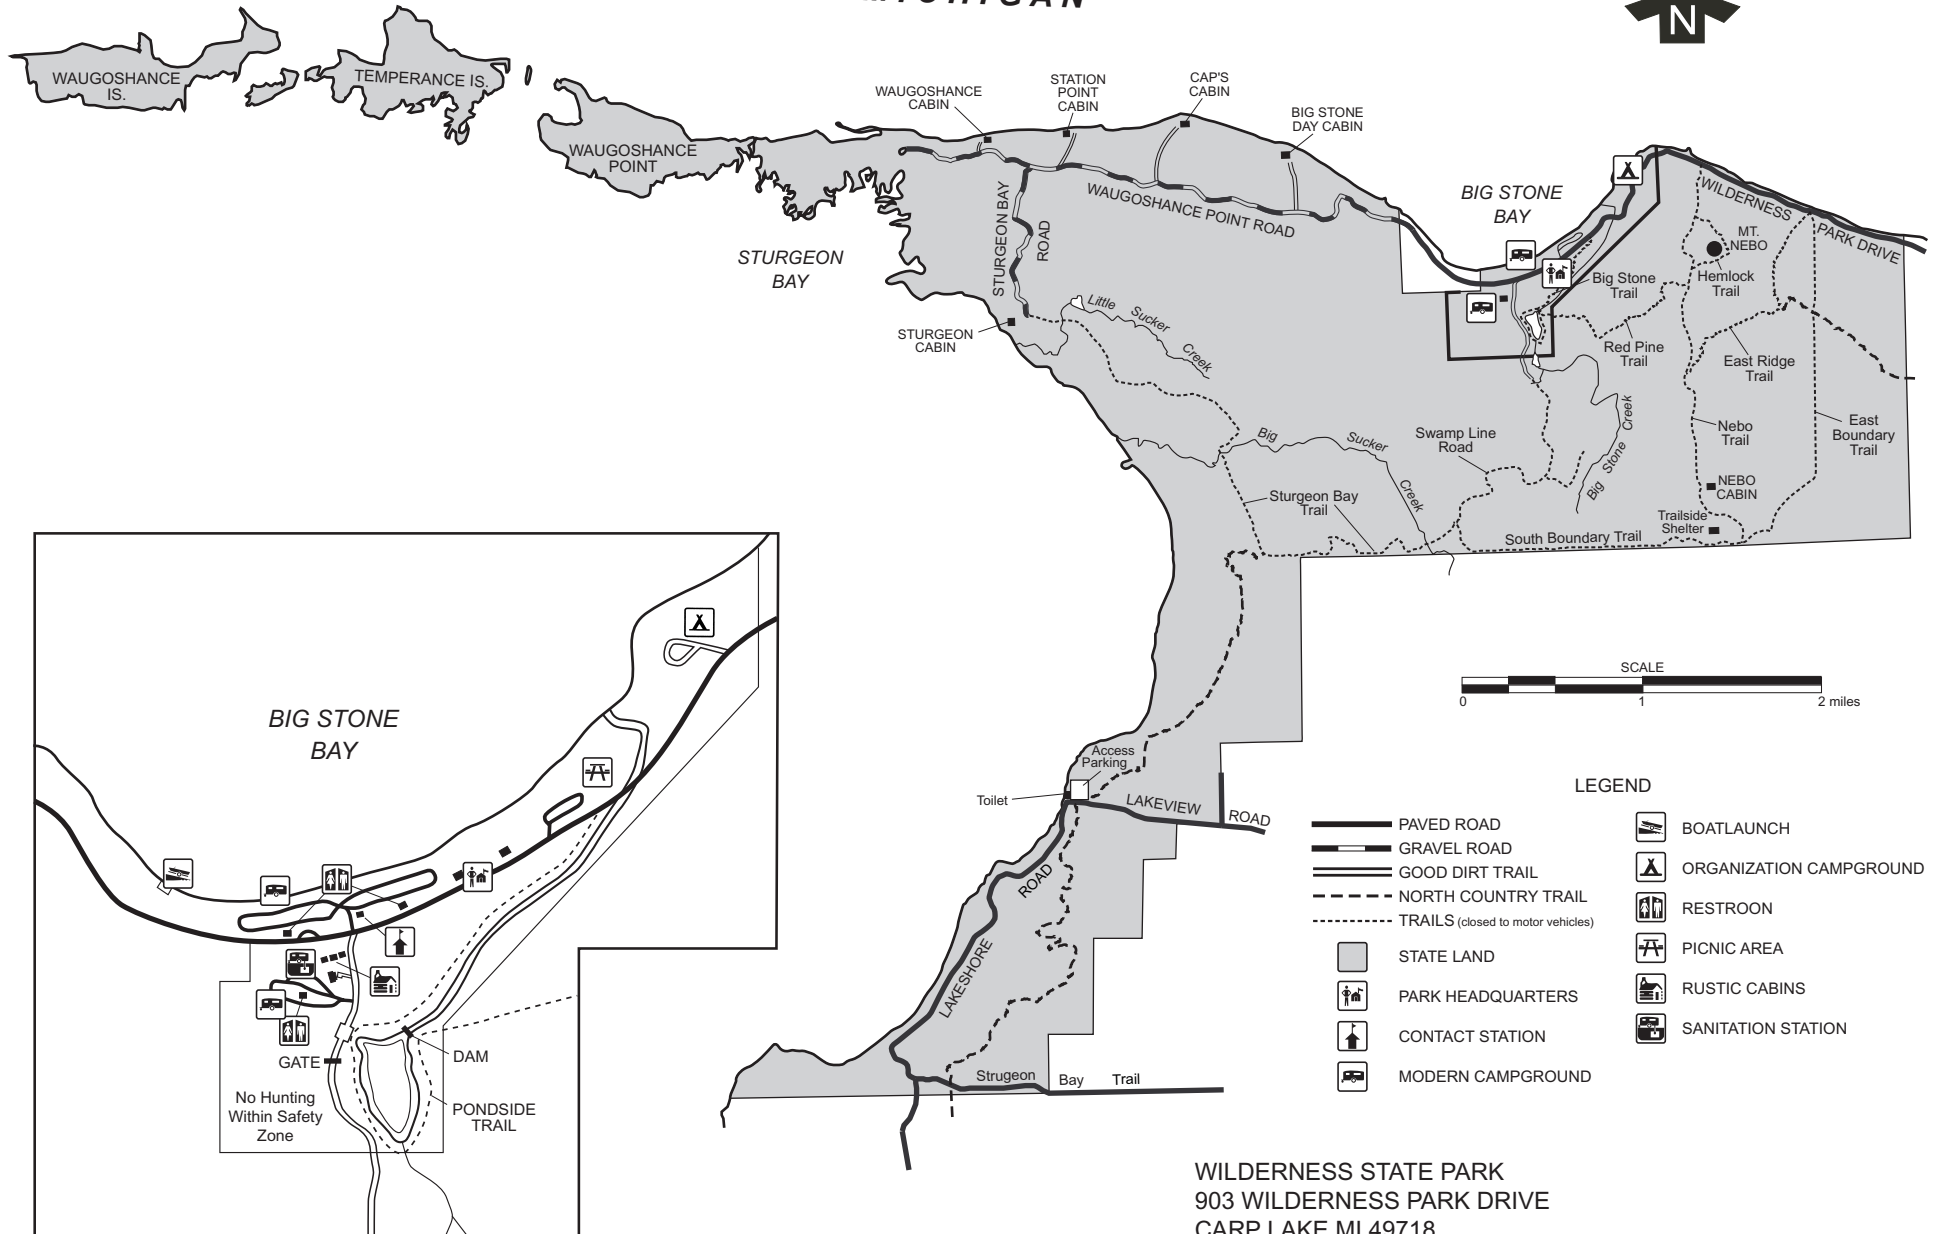

# Wilderness State Park

LAKE MICHIGAN

**LEGEND**

-  PAVED ROAD
-  GRAVEL ROAD
-  GOOD DIRT TRAIL
-  NORTH COUNTRY TRAIL
-  TRAILS (closed to motor vehicles)
-  STATE LAND
-  PARK HEADQUARTERS
-  CONTACT STATION
-  MODERN CAMPGROUND
-  BOATLAUNCH
-  ORGANIZATION CAMPGROUND
-  RESTROOM
-  PICNIC AREA
-  RUSTIC CABINS
-  SANITATION STATION

WILDERNESS STATE PARK  
 903 WILDERNESS PARK DRIVE  
 CARP LAKE MI 49718  
 (231) 436-5381